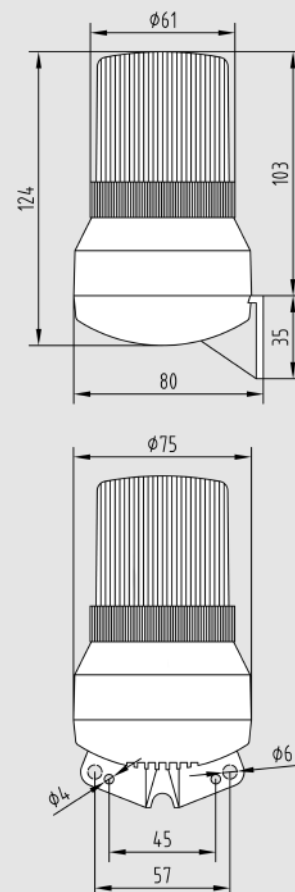

## Design

The HPOL / HPOLB mini hooter consists of an impact-resistant housing of ABS. The cap is made of polycarbonate. For optical signalling the HPOL is equipped with a 7 Watt/Ba 15 d bulb and the HPOLB with a xenon tube. The hooter system and light can be controlled separately of each other. The mini hooter is connected at screw terminals with a wire cross-section of up to 1.5 mm<sup>2</sup>.

## Alarm in a museum

The hooter system and bulb / flash light can be controlled separately of each other.

Housing	Thermoplastic (ABS), impact-resistant
Colour	grey
Cap	Polycarbonate
Cap colour	red or amber
Protection degree	IP 43 (IEC 529)
Operating position	Horn downwards
Operating mode	Continuous
Volume	Approx. 92 dB(A), 1 m (Regarding volume specifications, please see the chapter "Technical Informations".)
Light source	
HPOL	Bulb 7 W, Ba 15 d
HPOLB	Xenon tube 1 Joule
Temperature range	-20°C to +50°C
Weight	Approx. 0.185 kg

## Order information

Type	Name	Rated voltage in V	Rated current in A	Article no.
HPOL	Mini Hooter with Warning Light, with red cap	230 VAC 50 Hz	0.04	212 215 07
HPOL	Mini Hooter with Warning Light, with red cap	12 VDC	0.7	212 215 12
HPOL	Mini Hooter with Warning Light, with red cap	24 VDC	0.35	212 215 13
HPOL	Mini Hooter with Warning Light, with amber cap	230 VAC 50 Hz	0.04	212 216 07
HPOL	Mini Hooter with Warning Light, with amber cap	12 VDC	0.7	212 216 12
HPOL	Mini Hooter with Warning Light, with amber cap	24 VDC	0.35	212 216 13
HPOLB	Mini Hooter with Flash Light, with red cap	230 VAC 50 Hz	0.025	212 217 07
HPOLB	Mini Hooter with Flash Light, with red cap	12 VDC	0.30	212 217 12
HPOLB	Mini Hooter with Flash Light, with red cap	24 VDC	0.17	212 217 13