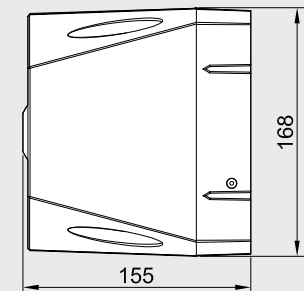

The Sounders are available in AC and DC version. Both versions are designed for a 3-stage alarm.

Signalling devices with good directivity

for use indoors and
outside.

Technical specifications

Housing	ABS		
Colour	red		
Protection degree	IP 66 (IEC 60529)		
Cable gland	knockouts		
Volume	approx. 105 - 120 dB(A) adjustable (depending on signal tone)		
Signals	42 different signal tones 3 tones extern swichable		
Temperature range	-25 °C to +70 °C		
Weight		AC	DC
	AX08	2.5 kg	1.6 kg